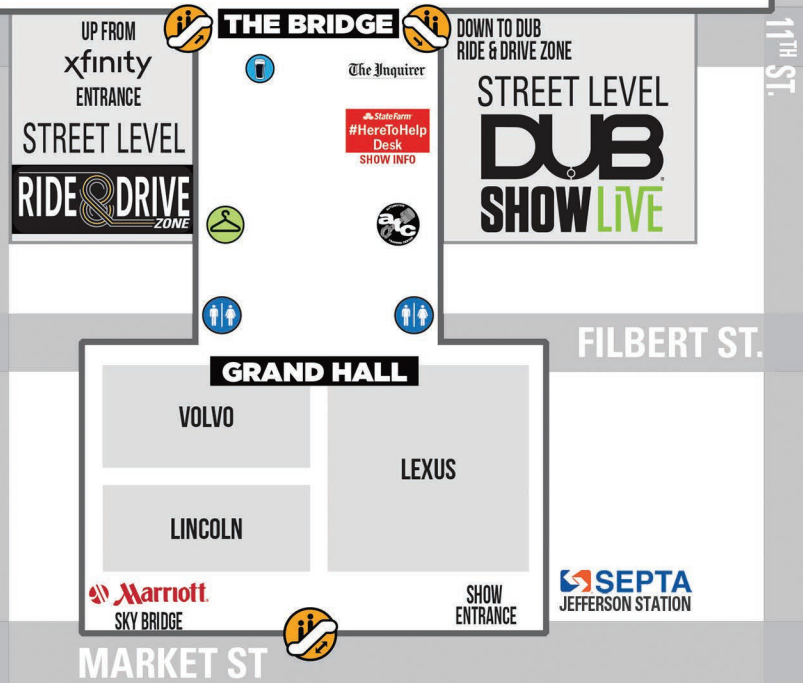

ARCH ST.

13TH ST.

12TH ST.

11TH ST.

- ESCALATORS
- ELEVATORS
- RESTROOMS
- FIRST AID
- FOOD & DRINK
- COAT CHECK
- LOST & FOUND
- SECURITY

MoreThanAutoDealers.com

EDUCATING | GIVING | CONNECTING

A portion of each ticket sold will be donated to the Auto Dealers CARing for Kids Foundation. Visit MoreThanAutoDealers.com to see the good work you're supporting!

THE 2020 PHILADELPHIA AUTO SHOW IS PROUDLY SPONSORED BY

FILBERT ST.

MARKET ST